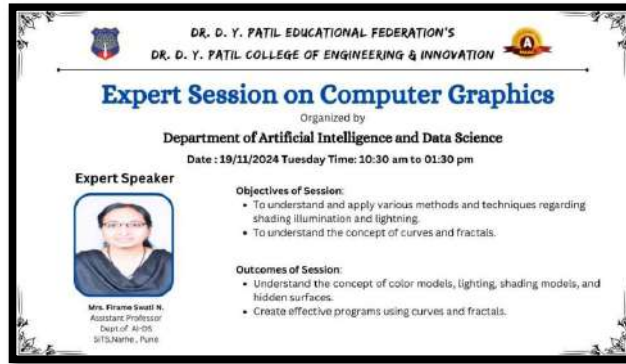

Dr. D. Y. Patil Educational Federation's
Dr. D. Y. PATIL COLLEGE OF ENGINEERING & INNOVATION
Survey No. 27/A/1/2C, Varale Campus, Near Talegaon Railway Station,
Tal. Maval, Dist. Pune 410 507, Ph: 020 48522561, 565,566
Web Site: www.dypcoei.edu.in, Email: principal.dypcoei@dypatilef.com

Dr. D. Y. Patil
Founder, Dr. D. Y. Patil Group

Dr. Sushant Patil
President, DYPEF

Dr. Suresh Mali
Principal, DYPCOEI

Outcome:	1. Students understood basic concepts of Colour models, Illuminations, Shading Algorithms and hidden surfaces. 2. Students gained brief knowledge about Fractals and Curves.
CO/ PO Attained	CO5, CO6
Name of the faculty Coordinator:	Ms. Deepali Narwade

PHOTOGRAPHS

Expert Session Flyer