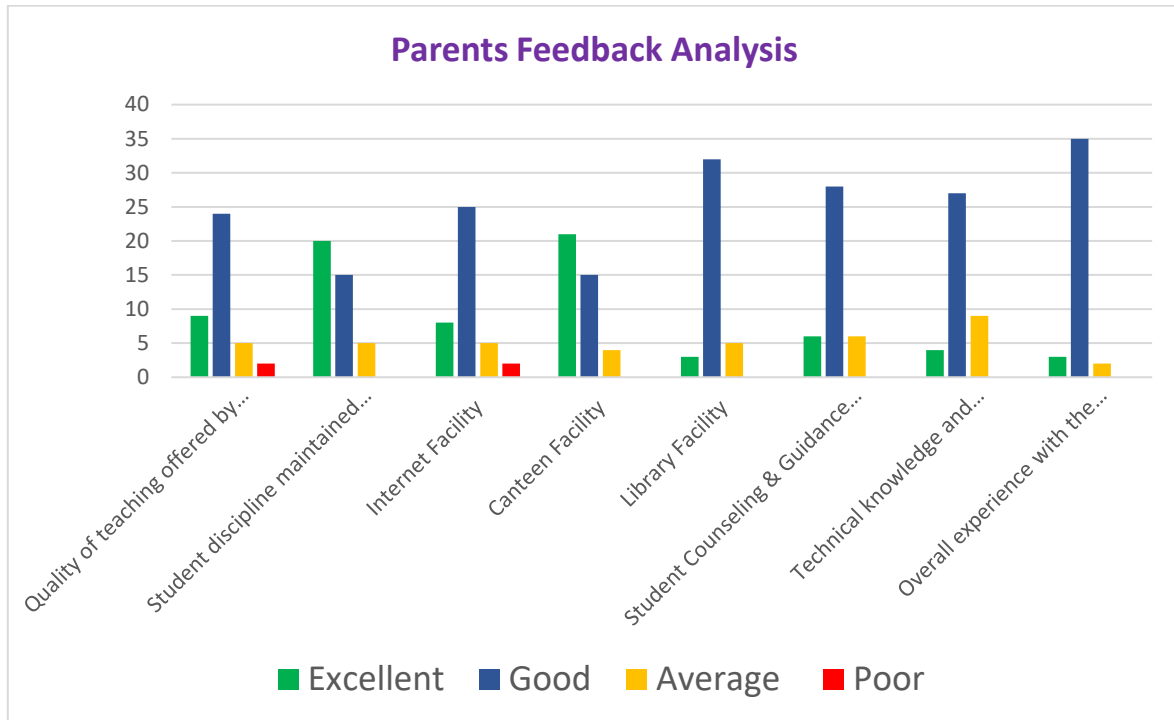

Dr. D. Y. Patil Educational Federation's
Dr. D. Y. PATIL COLLEGE OF ENGINEERING & INNOVATION
Survey No. 27/A/1/2C, Village Varale, Near Talegaon Railway Station,
Tal. Maval, Dist. Pune 410 507, Ph.No. 020 48522561, 565,566
Web Site: www.dypcoei.edu.in, Email: principal.dypcoei@dypatilef.com

Action Taken:

1. Internet facility Bandwidth has been improved with Campus Wi-Fi Facility
2. More Experienced Faculty added in department of Computer Engineering
3. Value Added Programs given to the students to give latest technical Knowledge
4. Pre-placement Training implemented from FE to BE classes
5. E-journals Added in the Library with Digital Library facility