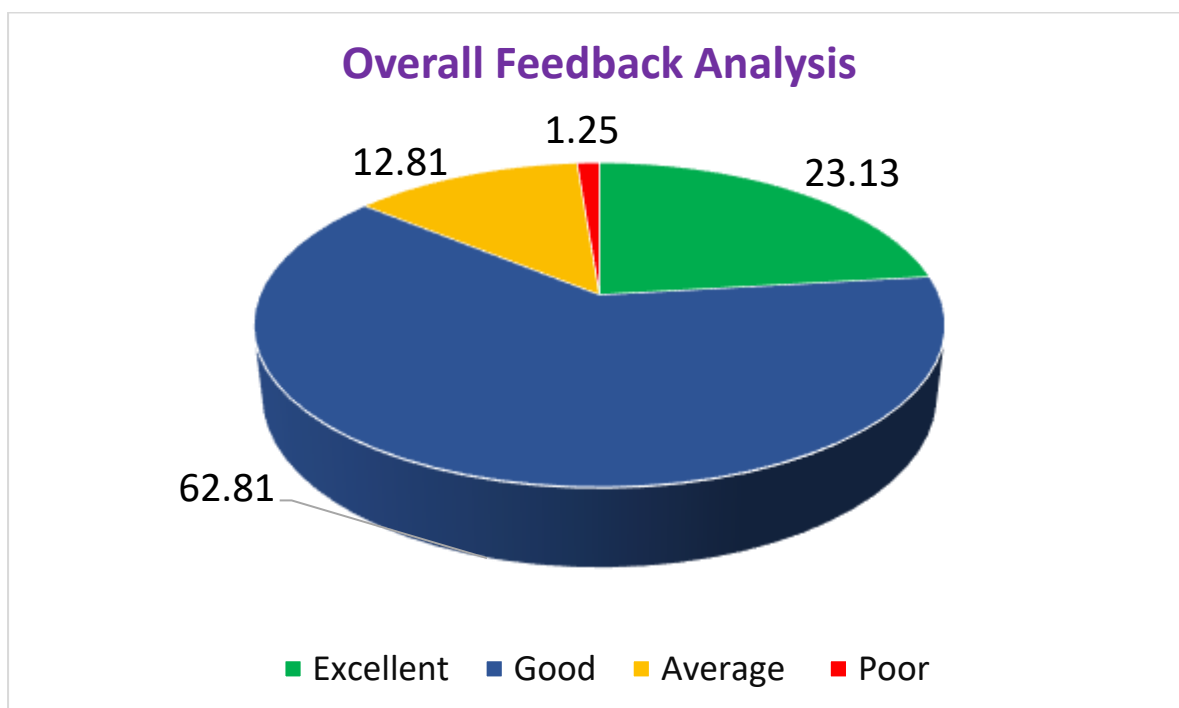

Parents Feedback Analysis AY 2022-23 and ATR

Sr. No.	Question Asked	Excellent	Good	Average	Poor	Total
1.	Quality of teaching offered by the institute	9	24	5	2	40
2.	Student discipline maintained by the institute	20	15	5	0	40
3.	Internet Facility	8	25	5	2	40
4.	Canteen Facility	21	15	4	0	40
5.	Library Facility	3	32	5	0	40
6.	Student Counseling & Guidance by institute	6	28	6	0	40
7.	Technical knowledge and communication skills acquired by your ward	4	27	9	0	40
8.	Overall experience with the ward's department.	3	35	2	0	40
		74	201	41	4	
		23.13	62.81	12.81	1.25	